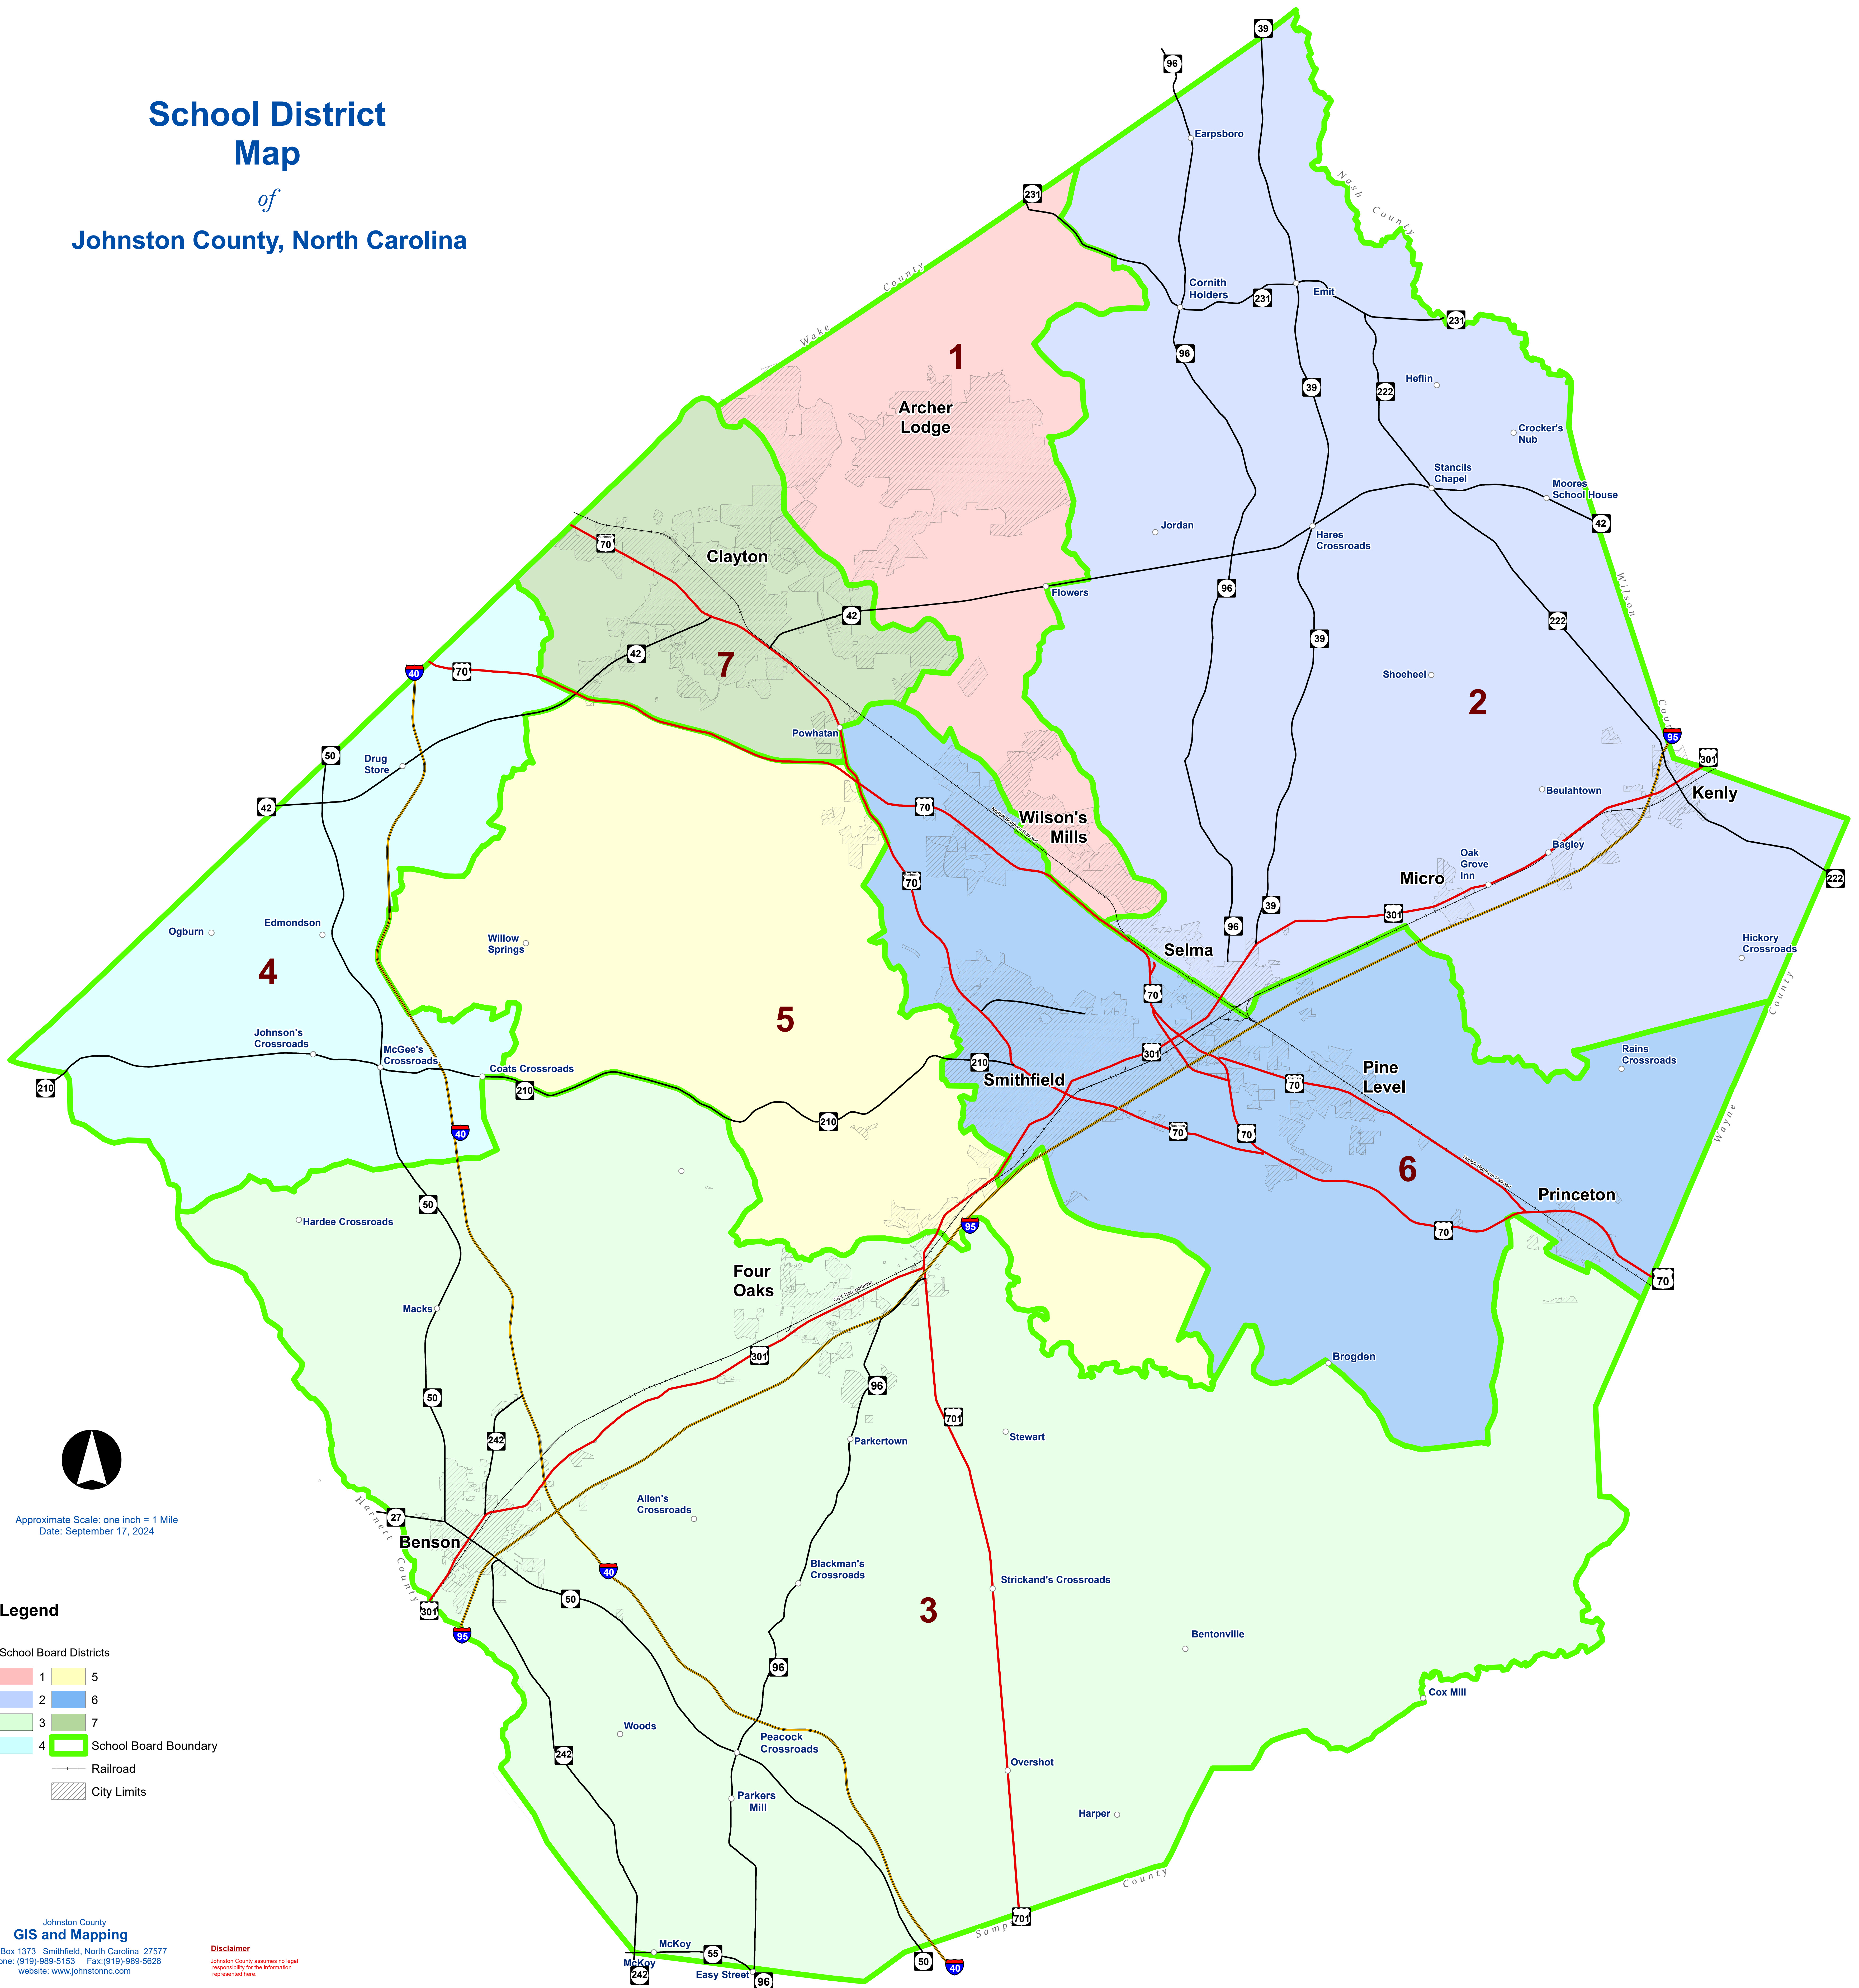

School District Map

of
Johnston County, North Carolina

Approximate Scale: one inch = 1 Mile
Date: September 17, 2024

Legend

- School Board Districts
- 1
 - 2
 - 3
 - 4
 - 5
 - 6
 - 7
- School Board Boundary
- Railroad
- City Limits